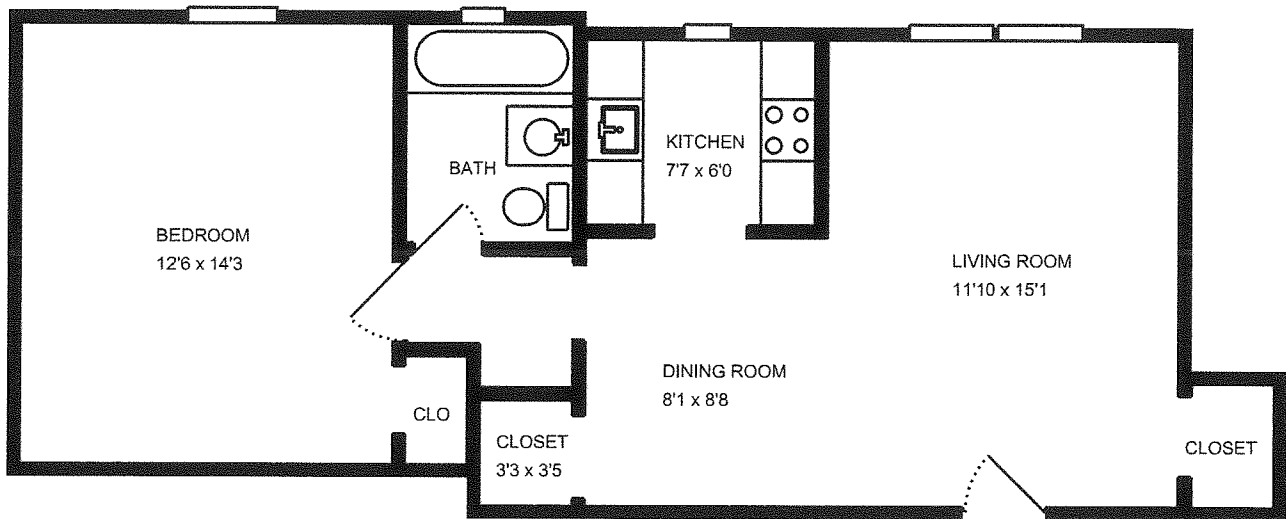

REAL ESTATE MEASURE

Website RE
Order #RE9800-3251
Measure #7254434
Measured 12/21/11

Property Address:
250 Melwood
One bedroom
Pittsburgh, PA 15213

Total interior square footage on page: 557 sf

MeasureComp offers a limited warranty. For full details, please visit <http://www.measurecomp.com/RealEstateWarranty.htm>